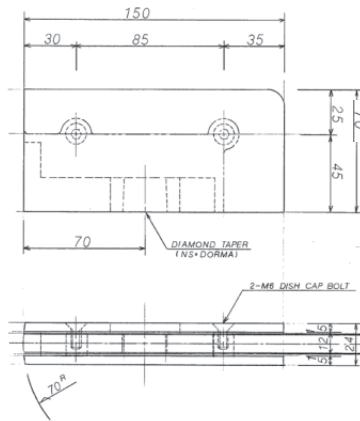

Top Patch Fitting

KD-2SN SUS HL (MR)
[L/R]

GLASS CUTTING VIEW

Bottom Patch Fitting

KD-4SN SUS HL (MR)
[L/R]

GLASS CUTTING VIEW

Lock Fitting

KDN-5SN SUS HL (MR)
[L/R]

GLASS CUTTING VIEW

Center Lock

KDN-3G SUS HL (MR)
[L/R]

GLASS CUTTING VIEW

Top Patch Fitting KCC-2SN SUS (MR) [L/R]

GLASS CUTTING VIEW

Top Patch Fitting KCB-14S SUS HL (MR) [L/R]

GLASS CUTTING VIEW

Top Patch Fitting KCD-16SN SUS HL (MR) [L/R]

GLASS CUTTING VIEW

Door Stop Top Center Patch Fitting KCB-19S SUS HL (MR) [IN.OUT]

GLASS CUTTING VIEW