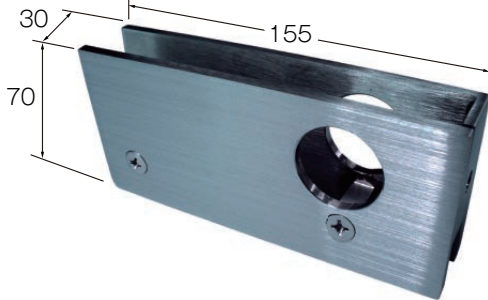

Top Patch Fitting

KD-2SN SUS HL (MR)
[L/R]

GLASS CUTTING VIEW

Bottom Patch Fitting

KD-4SN SUS HL (MR)
[L/R]

GLASS CUTTING VIEW

Lock Fitting

KDN-5SN SUS HL (MR)
[L/R]

GLASS CUTTING VIEW

Center Lock

KDN-3G SUS HL (MR)
[L/R]

GLASS CUTTING VIEW

Top Patch Fitting KCC-2SN SUS (MR) [L/R]

GLASS CUTTING VIEW

Top Patch Fitting KCB-14S SUS HL (MR) [L/R]

GLASS CUTTING VIEW

Top Patch Fitting KCD-16SN SUS HL (MR) [L/R]

GLASS CUTTING VIEW

Door Stop Top Center Patch Fitting KCB-19S SUS HL (MR) [IN.OUT]

GLASS CUTTING VIEW