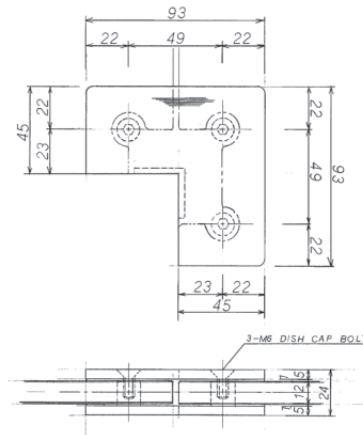

Top Patch Fitting

KD-2SN SUS HL (MR)
[L/R]

GLASS CUTTING VIEW

Bottom Patch Fitting

KD-4SN SUS HL (MR)
[L/R]

GLASS CUTTING VIEW

Lock Fitting

KDN-5SN SUS HL (MR)
[L/R]

GLASS CUTTING VIEW

Center Lock

KDN-3G SUS HL (MR)
[L/R]

GLASS CUTTING VIEW

Top Patch Fitting KCC-2SN SUS (MR) [L/R]

GLASS CUTTING VIEW

Top Patch Fitting KCB-14S SUS HL (MR) [L/R]

GLASS CUTTING VIEW

Top Patch Fitting KCD-16SN SUS HL (MR) [L/R]

GLASS CUTTING VIEW

Door Stop Top Center Patch Fitting KCB-19S SUS HL (MR) [IN.OUT]

GLASS CUTTING VIEW