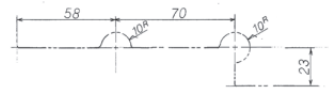

GLASS CUTTING VIEW

Center Lock

KDN-3G SUS HL (MR)
[L/R]

GLASS CUTTING VIEW

Top Patch Fitting KCC-2SN SUS (MR) [L/R]

GLASS CUTTING VIEW

Top Patch Fitting KCB-14S SUS HL (MR) [L/R]

GLASS CUTTING VIEW