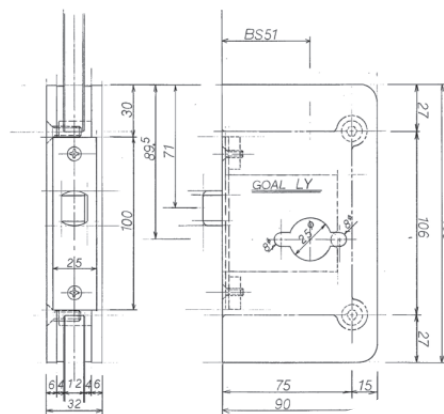

Top Patch Fitting

KD-2SN SUS HL (MR)
[L/R]

GLASS CUTTING VIEW

Bottom Patch Fitting

KD-4SN SUS HL (MR)
[L/R]

GLASS CUTTING VIEW

Lock Fitting

KDN-5SN SUS HL (MR)
[L/R]

GLASS CUTTING VIEW

Center Lock

KDN-3G SUS HL (MR)
[L/R]

GLASS CUTTING VIEW

Top Patch Fitting KCC-2SN SUS (MR) [L/R]

GLASS CUTTING VIEW

Top Patch Fitting KCB-14S SUS HL (MR) [L/R]

GLASS CUTTING VIEW

Top Patch Fitting KCD-16SN SUS HL (MR) [L/R]

GLASS CUTTING VIEW

Door Stop Top Center Patch Fitting KCB-19S SUS HL (MR) [IN.OUT]

GLASS CUTTING VIEW