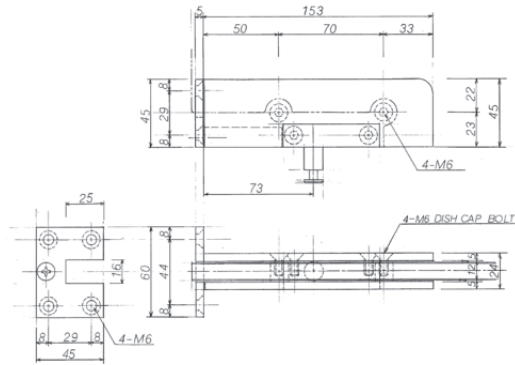

Top Patch Fitting

KD-2SN SUS HL (MR)
[L/R]

GLASS CUTTING VIEW

Bottom Patch Fitting

KD-4SN SUS HL (MR)
[L/R]

GLASS CUTTING VIEW

Lock Fitting

KDN-5SN SUS HL (MR)
[L/R]

GLASS CUTTING VIEW

Center Lock

KDN-3G SUS HL (MR)
[L/R]

GLASS CUTTING VIEW

Top Patch Fitting KCC-2SN SUS (MR) [L/R]

GLASS CUTTING VIEW

Top Patch Fitting KCB-14S SUS HL (MR) [L/R]

GLASS CUTTING VIEW

Top Patch Fitting KCD-16SN SUS HL (MR) [L/R]

GLASS CUTTING VIEW

Door Stop Top Center Patch Fitting KCB-19S SUS HL (MR) [IN.OUT]

GLASS CUTTING VIEW