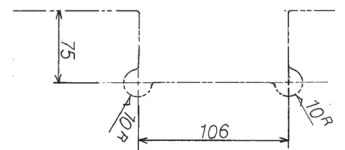

GLASS CUTTING VIEW

Center Lock

KDN-3G SUS HL (MR)
[L/R]

GLASS CUTTING VIEW

Top Patch Fitting KCC-2SN SUS (MR) [L/R]

GLASS CUTTING VIEW

Top Patch Fitting KCB-14S SUS HL (MR) [L/R]

GLASS CUTTING VIEW

Top Patch Fitting KCD-16SN SUS HL (MR) [L/R]

GLASS CUTTING VIEW

Door Stop Top Center Patch Fitting KCB-19S SUS HL (MR) [IN.OUT]

GLASS CUTTING VIEW