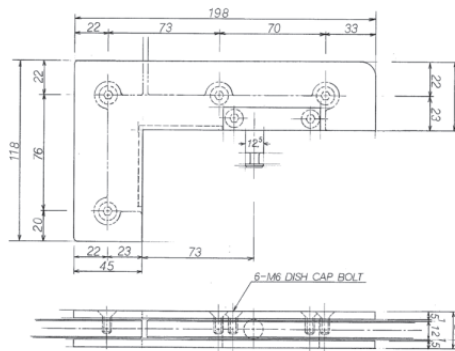

GLASS CUTTING VIEW

Center Lock

KDN-3G SUS HL (MR)
[L/R]

GLASS CUTTING VIEW

Top Patch Fitting KCC-2SN SUS (MR) [L/R]

GLASS CUTTING VIEW

Top Patch Fitting KCB-14S SUS HL (MR) [L/R]

GLASS CUTTING VIEW

Top Patch Fitting KCD-16SN SUS HL (MR) [L/R]

GLASS CUTTING VIEW

Door Stop Top Center Patch Fitting KCB-19S SUS HL (MR) [IN.OUT]

GLASS CUTTING VIEW