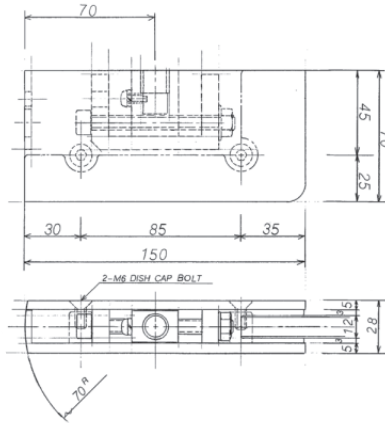

Top Patch Fitting

KD-2SN SUS HL (MR)
[L/R]

GLASS CUTTING VIEW

Bottom Patch Fitting

KD-4SN SUS HL (MR)
[L/R]

GLASS CUTTING VIEW

Lock Fitting

KDN-5SN SUS HL (MR)
[L/R]

GLASS CUTTING VIEW

Center Lock

KDN-3G SUS HL (MR)
[L/R]

GLASS CUTTING VIEW

Top Patch Fitting KCC-2SN SUS (MR) [L/R]

GLASS CUTTING VIEW

Top Patch Fitting KCB-14S SUS HL (MR) [L/R]

GLASS CUTTING VIEW

Top Patch Fitting KCD-16SN SUS HL (MR) [L/R]

GLASS CUTTING VIEW

Door Stop Top Center Patch Fitting KCB-19S SUS HL (MR) [IN.OUT]

GLASS CUTTING VIEW