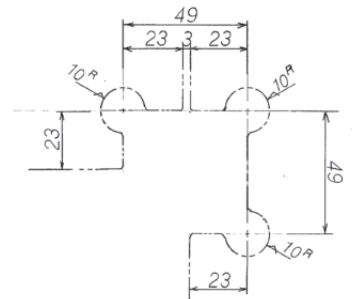

Top Patch Fitting

KD-2SN SUS HL (MR)
[L/R]

GLASS CUTTING VIEW

Bottom Patch Fitting

KD-4SN SUS HL (MR)
[L/R]

GLASS CUTTING VIEW

Lock Fitting

KDN-5SN SUS HL (MR)
[L/R]

GLASS CUTTING VIEW

Center Lock

KDN-3G SUS HL (MR)
[L/R]

GLASS CUTTING VIEW

Top Patch Fitting KCC-2SN SUS (MR) [L/R]

GLASS CUTTING VIEW

Top Patch Fitting KCB-14S SUS HL (MR) [L/R]

GLASS CUTTING VIEW

Top Patch Fitting KCD-16SN SUS HL (MR) [L/R]

GLASS CUTTING VIEW

Door Stop Top Center Patch Fitting KCB-19S SUS HL (MR) [IN.OUT]

GLASS CUTTING VIEW