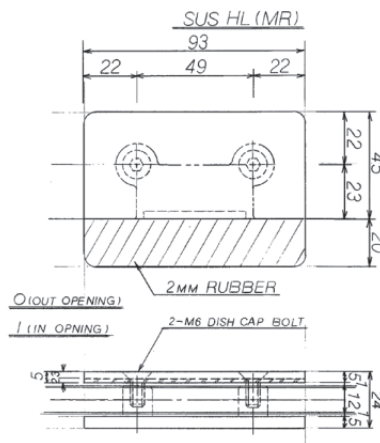

Top Patch Fitting

KD-2SN SUS HL (MR)
[L/R]

GLASS CUTTING VIEW

Bottom Patch Fitting

KD-4SN SUS HL (MR)
[L/R]

GLASS CUTTING VIEW

Lock Fitting

KDN-5SN SUS HL (MR)
[L/R]

GLASS CUTTING VIEW

Center Lock

KDN-3G SUS HL (MR)
[L/R]

GLASS CUTTING VIEW

Top Patch Fitting KCC-2SN SUS (MR) [L/R]

GLASS CUTTING VIEW

Top Patch Fitting KCB-14S SUS HL (MR) [L/R]

GLASS CUTTING VIEW

Top Patch Fitting KCD-16SN SUS HL (MR) [L/R]

GLASS CUTTING VIEW

Door Stop Top Center Patch Fitting KCB-19S SUS HL (MR) [IN.OUT]

GLASS CUTTING VIEW