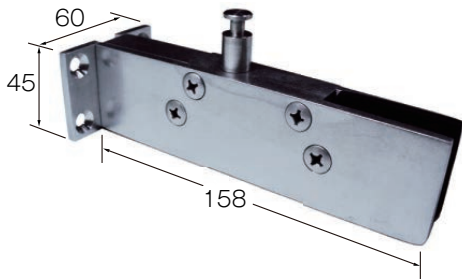

Top Patch Fitting

KD-2SN SUS HL (MR)
[L/R]

GLASS CUTTING VIEW

Bottom Patch Fitting

KD-4SN SUS HL (MR)
[L/R]

GLASS CUTTING VIEW

Lock Fitting

KDN-5SN SUS HL (MR)
[L/R]

GLASS CUTTING VIEW

Center Lock

KDN-3G SUS HL (MR)
[L/R]

GLASS CUTTING VIEW

Top Patch Fitting KCC-2SN SUS (MR) [L/R]

GLASS CUTTING VIEW

Top Patch Fitting KCB-14S SUS HL (MR) [L/R]

GLASS CUTTING VIEW

Top Patch Fitting KCD-16SN SUS HL (MR) [L/R]

GLASS CUTTING VIEW

Door Stop Top Center Patch Fitting KCB-19S SUS HL (MR) [IN.OUT]

GLASS CUTTING VIEW