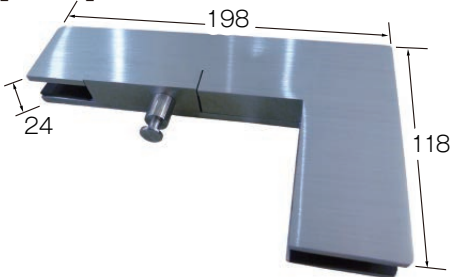

GLASS CUTTING VIEW

Center Lock

KDN-3G SUS HL (MR)
[L/R]

GLASS CUTTING VIEW

Top Patch Fitting KCC-2SN SUS (MR) [L/R]

GLASS CUTTING VIEW

Top Patch Fitting KCB-14S SUS HL (MR) [L/R]

GLASS CUTTING VIEW

Top Patch Fitting KCD-16SN SUS HL (MR) [L/R]

GLASS CUTTING VIEW

Door Stop Top Center Patch Fitting KCB-19S SUS HL (MR) [IN.OUT]

GLASS CUTTING VIEW