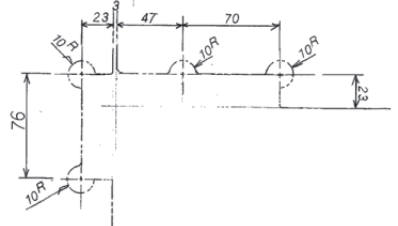

Top Patch Fitting KCD-16SN SUS HL (MR) [L/R]

GLASS CUTTING VIEW

Door Stop Top Center Patch Fitting KCB-19S SUS HL (MR) [IN.OUT]

GLASS CUTTING VIEW