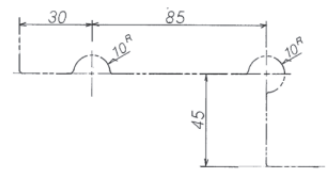

Top Patch Fitting

KD-2SN SUS HL (MR)
[L/R]

GLASS CUTTING VIEW

Bottom Patch Fitting

KD-4SN SUS HL (MR)
[L/R]

GLASS CUTTING VIEW

Lock Fitting

KDN-5SN SUS HL (MR)
[L/R]

GLASS CUTTING VIEW

Center Lock

KDN-3G SUS HL (MR)
[L/R]

GLASS CUTTING VIEW

Top Patch Fitting KCC-2SN SUS (MR) [L/R]

GLASS CUTTING VIEW

Top Patch Fitting KCB-14S SUS HL (MR) [L/R]

GLASS CUTTING VIEW