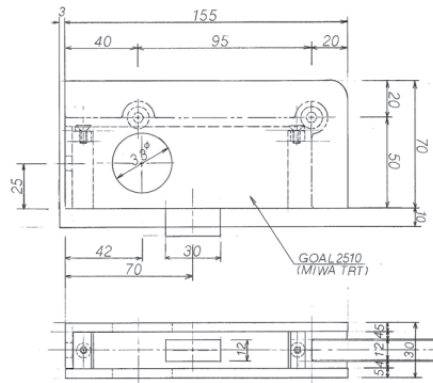

Top Patch Fitting

KD-2SN SUS HL (MR)
[L/R]

GLASS CUTTING VIEW

Bottom Patch Fitting

KD-4SN SUS HL (MR)
[L/R]

GLASS CUTTING VIEW

Lock Fitting

KDN-5SN SUS HL (MR)
[L/R]

GLASS CUTTING VIEW

Center Lock

KDN-3G SUS HL (MR)
[L/R]

GLASS CUTTING VIEW

Top Patch Fitting KCC-2SN SUS (MR) [L/R]

GLASS CUTTING VIEW

Top Patch Fitting KCB-14S SUS HL (MR) [L/R]

GLASS CUTTING VIEW

Top Patch Fitting KCD-16SN SUS HL (MR) [L/R]

GLASS CUTTING VIEW

Door Stop Top Center Patch Fitting KCB-19S SUS HL (MR) [IN.OUT]

GLASS CUTTING VIEW