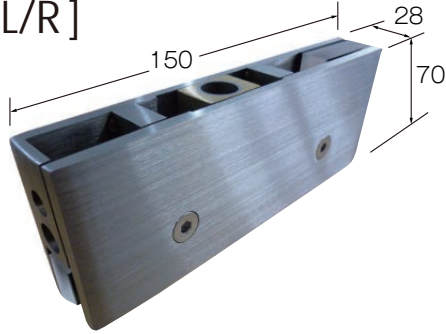

Top Patch Fitting

KD-2SN SUS HL (MR)
[L/R]

GLASS CUTTING VIEW

Bottom Patch Fitting

KD-4SN SUS HL (MR)
[L/R]

GLASS CUTTING VIEW

Lock Fitting

KDN-5SN SUS HL (MR)
[L/R]

GLASS CUTTING VIEW

Center Lock

KDN-3G SUS HL (MR)
[L/R]

GLASS CUTTING VIEW

Top Patch Fitting KCC-2SN SUS (MR) [L/R]

GLASS CUTTING VIEW

Top Patch Fitting KCB-14S SUS HL (MR) [L/R]

GLASS CUTTING VIEW

Top Patch Fitting KCD-16SN SUS HL (MR) [L/R]

GLASS CUTTING VIEW

Door Stop Top Center Patch Fitting KCB-19S SUS HL (MR) [IN.OUT]

GLASS CUTTING VIEW