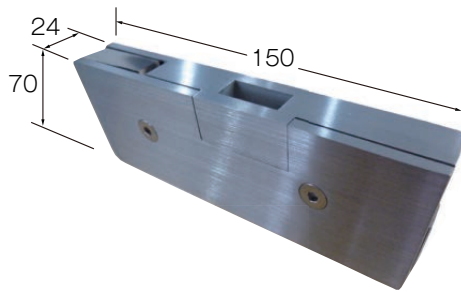

Top Patch Fitting

KD-2SN SUS HL (MR)
[L/R]

GLASS CUTTING VIEW

Bottom Patch Fitting

KD-4SN SUS HL (MR)
[L/R]

GLASS CUTTING VIEW

Lock Fitting

KDN-5SN SUS HL (MR)
[L/R]

GLASS CUTTING VIEW

Center Lock

KDN-3G SUS HL (MR)
[L/R]

GLASS CUTTING VIEW

Top Patch Fitting KCC-2SN SUS (MR) [L/R]

GLASS CUTTING VIEW

Top Patch Fitting KCB-14S SUS HL (MR) [L/R]

GLASS CUTTING VIEW