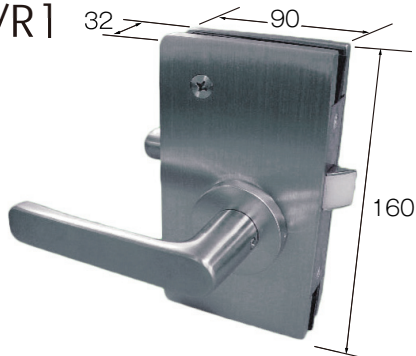

Top Patch Fitting

KD-2SN SUS HL (MR)
[L/R]

GLASS CUTTING VIEW

Bottom Patch Fitting

KD-4SN SUS HL (MR)
[L/R]

GLASS CUTTING VIEW

Lock Fitting

KDN-5SN SUS HL (MR)
[L/R]

GLASS CUTTING VIEW

Center Lock

KDN-3G SUS HL (MR)
[L/R]

GLASS CUTTING VIEW

Top Patch Fitting KCC-2SN SUS (MR) [L/R]

GLASS CUTTING VIEW

Top Patch Fitting KCB-14S SUS HL (MR) [L/R]

GLASS CUTTING VIEW

Top Patch Fitting KCD-16SN SUS HL (MR) [L/R]

GLASS CUTTING VIEW

Door Stop Top Center Patch Fitting KCB-19S SUS HL (MR) [IN.OUT]

GLASS CUTTING VIEW