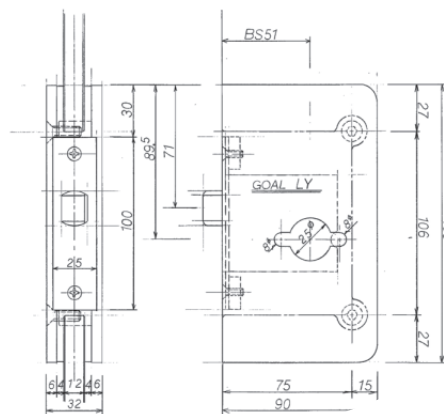

Center Lock

KDN-3G SUS HL (MR)
[L/R]