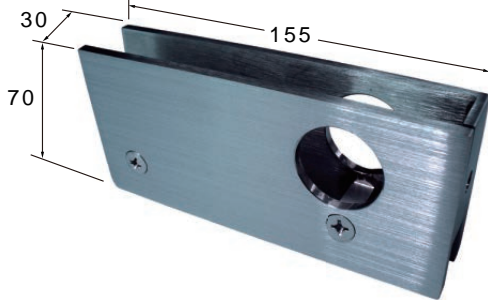

## Bottom Patch Fitting

KD-4SN SUS HL (MR)  
[L/R]

## Lock Fitting

KDN-5SN SUS HL (MR)  
[L/R]