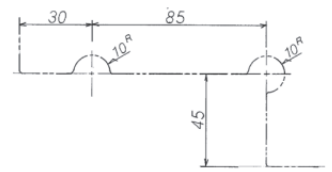

GLASS CUTTING VIEW