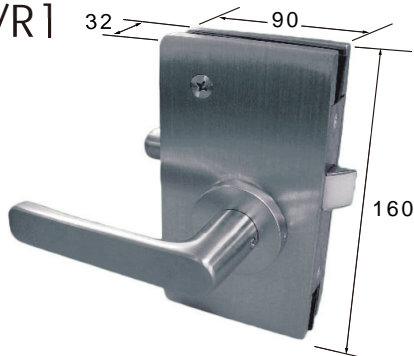

Center Lock

KDN-3G SUS HL (MR)
[L/R]