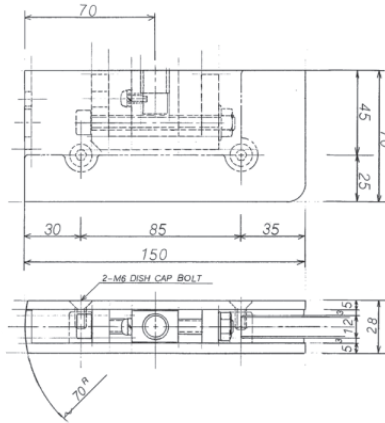

## Top Patch Fitting

KD-2SN SUS HL (MR)  
[L/R]

### GLASS CUTTING VIEW

## Bottom Patch Fitting

KD-4SN SUS HL (MR)  
[L/R]

## Lock Fitting

KDN-5SN SUS HL (MR)  
[L/R]